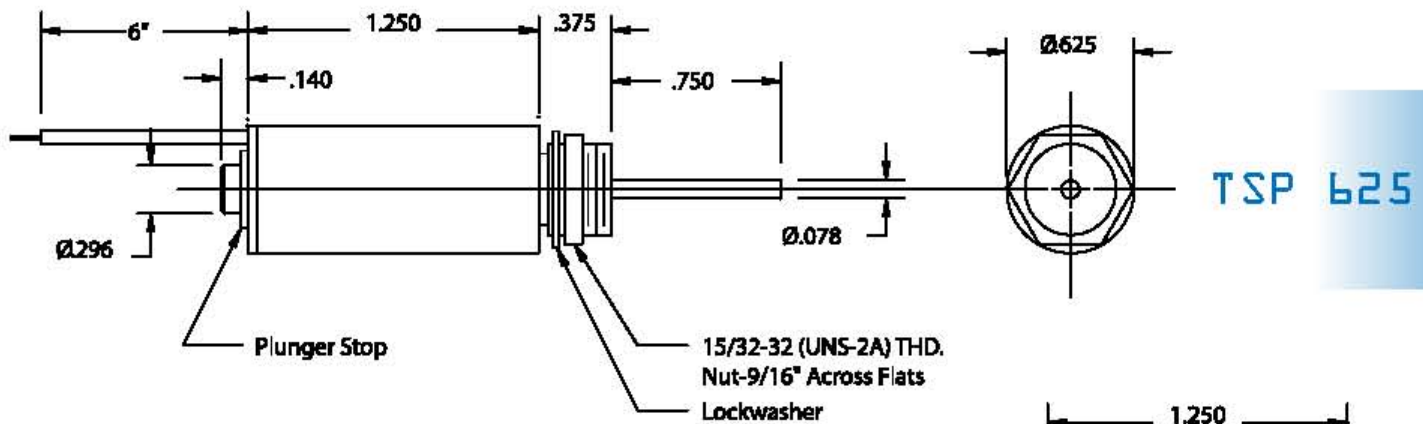

# Series TS 625

LENGTH INCHES	1.25		
DUTY	CONT.	INT.	PULSE
D.C. POWER WATTS	4	14	40
STD D.C. VOLTAGES	STD DC	COIL	RESISTANCE (OHMS)
6	9	2.6	N/R
12	36	10.3	3.6
24	144	41	14.4