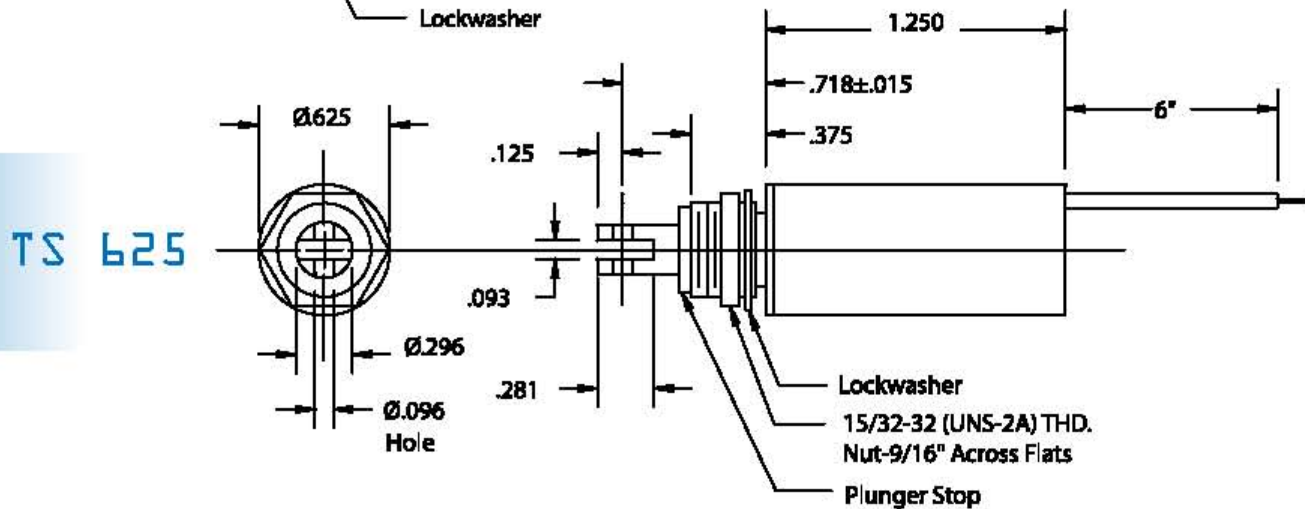

# Series TS 625

LENGTH INCHES	1.25		
DUTY	CONT.	INT.	PULSE
D.C. POWER WATTS	4	14	40
STD D.C. VOLTAGES	STD DC	COIL	RESISTANCE (OHMS)
6	9	2.6	N/R
12	36	10.3	3.6
24	144	41	14.4